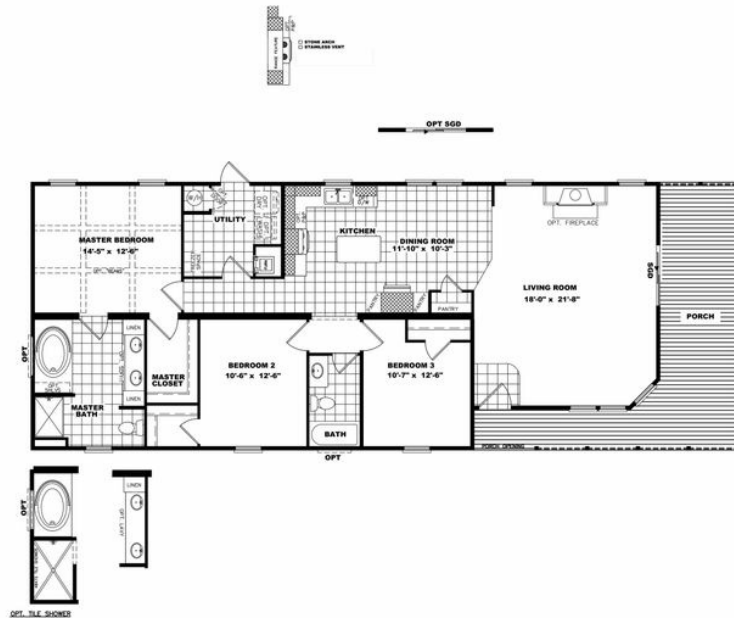

THE STEWART 28

THE STEWART 28 Model number: 32DEV28703AH19

3 beds • 2 baths • 1960 sq.ft. • 28' width • 70' depth

Our home building facilities invest in continuous product and process improvements. Plans, dimensions, features, materials, specifications and availability are subject to change without notice or obligation. Renderings and floor plans are representative likenesses of our homes and may differ from the actual homes. We invite you to tour a Home Center near you and inspect the highest value in quality housing available or call (405) 262-3900 to speak with a Home Consultant. Copyright 2017, CMH. All rights reserved.

THE STEWART 28 Model number: 32DEV28703AH19

3 beds • 2 baths • 1960 sq.ft. • 28' width • 70' depth

Our home building facilities invest in continuous product and process improvements. Plans, dimensions, features, materials, specifications and availability are subject to change without notice or obligation. Renderings and floor plans are representative likenesses of our homes and may differ from the actual homes. We invite you to tour a Home Center near you and inspect the highest value in quality housing available or call (405) 262-3900 to speak with a Home Consultant. Copyright 2017, CMH. All rights reserved.