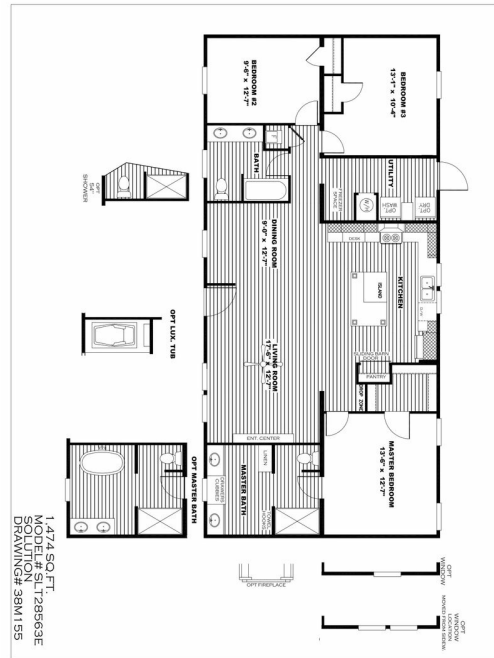

BREEZE FARMHOUSE

BREEZE FARMHOUSE Model number: 38SLC28563EH19

3 beds • 2 baths • 1568 sq.ft. • 28' width • 56' depth

Our home building facilities invest in continuous product and process improvements. Plans, dimensions, features, materials, specifications and availability are subject to change without notice or obligation. Renderings and floor plans are representative likenesses of our homes and may differ from the actual homes. We invite you to tour a Home Center near you and inspect the highest value in quality housing available or call (405) 262-3900 to speak with a Home Consultant. Copyright 2017, CMH. All rights reserved.

BREEZE FARMHOUSE Model number: 38SLC28563EH19

3 beds • 2 baths • 1568 sq.ft. • 28' width • 56' depth

Our home building facilities invest in continuous product and process improvements. Plans, dimensions, features, materials, specifications and availability are subject to change without notice or obligation. Renderings and floor plans are representative likenesses of our homes and may differ from the actual homes. We invite you to tour a Home Center near you and inspect the highest value in quality housing available or call (405) 262-3900 to speak with a Home Consultant. Copyright 2017, CMH. All rights reserved.